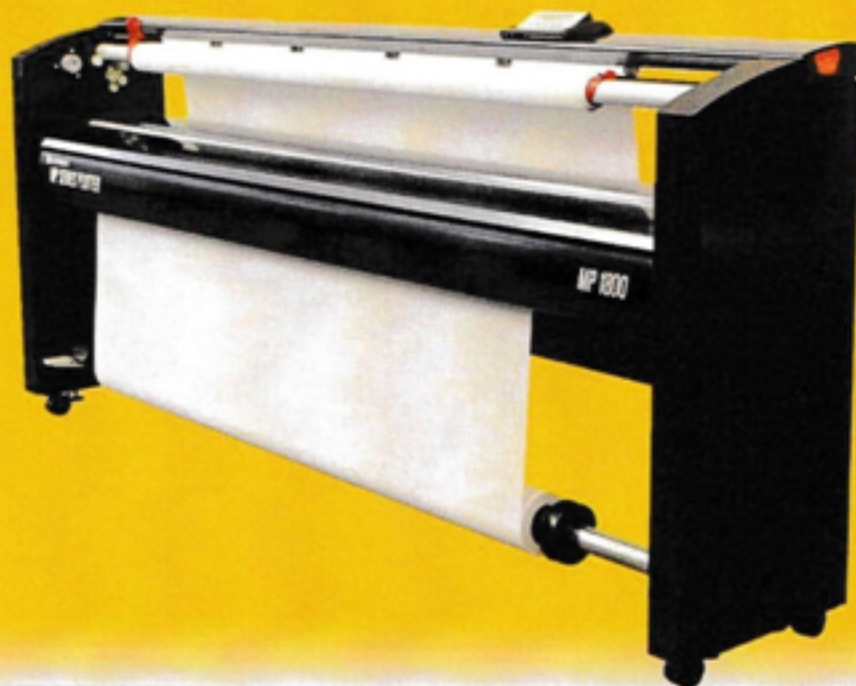

Special Ink Bundles Save over 20%

YOUR GERBER SYSTEM
DEPENDS ON QUALITY
PARTS IN ORDER TO
OPERATE EFFICIENTLY.
ONLY GERBER ULTRA-
BLACK PLOTTER INK IS
DESIGNED AND TESTED
TO WORK PRECISELY
WITH THE MP SERIES OF
GERBERPLOTTERS.

Introducing new Ultra-Black ink

Gerber Ultra-Black is a new innovative ink that is cleaner and darker than anything else on the market today. Using this ink, your MP plotter will use up to 40% less ink to create lines that are darker and easier to read.

Ultra-Black ink and cartridges are specially designed for the Gerber MP Plotter. Plus, they're compatible with all Gerber plotters set up to use the HP-45A ink cartridge.

Don't be fooled by cheap cartridges that have been refilled many times with substandard ink. Gerber Ultra-Black ink cartridges have a full 42ml of high quality ink to keep your printer going strong for all of your plotting needs.

Longer Life.

Cartridges are filled to at least 42ml – unlike knock-off cartridges that can't be filled this high and use ink that is prone to clogs and drying out.

Easy to Use.

- **MP Plotters:** Designed specifically to work with the Gerber MP Plotter, no adjustments or software are required